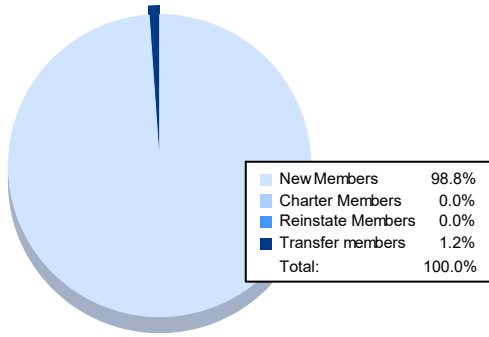

Year	New Clubs	Dropped Clubs	Gain/ Loss Clubs	New Members	Charter Members	Reinstate Members	Transfer Members	Total Member Added	Total Members Dropped	Gain/ Loss Members
2017-2018	0	1	-1	93	2	3	3	101	142	-41
2018-2019	0	2	-2	63	2	8	2	75	123	-48
2019-2020	0	1	-1	48	0	2	0	50	123	-73
2020-2021	0	1	-1	31	0	3	1	35	87	-52
2021-2022	0	1	-1	81	0	0	1	82	86	-4
<b>Average</b>	<b>0</b>	<b>1</b>	<b>-1</b>	<b>63</b>	<b>1</b>	<b>3</b>	<b>1</b>	<b>69</b>	<b>112</b>	<b>-44</b>

### Membership Composition June 2022 Cumulative