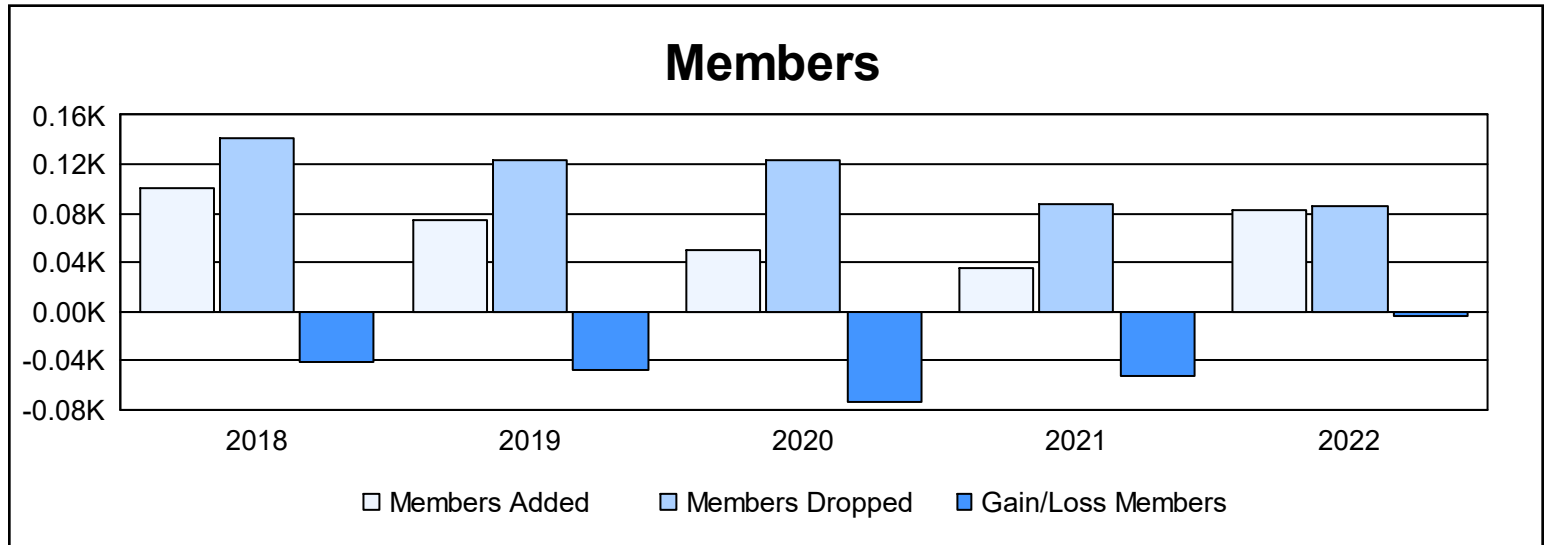

Year	New Clubs	Dropped Clubs	Gain/ Loss Clubs	New Members	Charter Members	Reinstate Members	Transfer Members	Total Member Added	Total Members Dropped	Gain/ Loss Members
2017-2018	0	1	-1	93	2	3	3	101	142	-41
2018-2019	0	2	-2	63	2	8	2	75	123	-48
2019-2020	0	1	-1	48	0	2	0	50	123	-73
2020-2021	0	1	-1	31	0	3	1	35	87	-52
2021-2022	0	1	-1	81	0	0	1	82	86	-4
<b>Average</b>	<b>0</b>	<b>1</b>	<b>-1</b>	<b>63</b>	<b>1</b>	<b>3</b>	<b>1</b>	<b>69</b>	<b>112</b>	<b>-44</b>

### Membership Composition June 2022 Cumulative