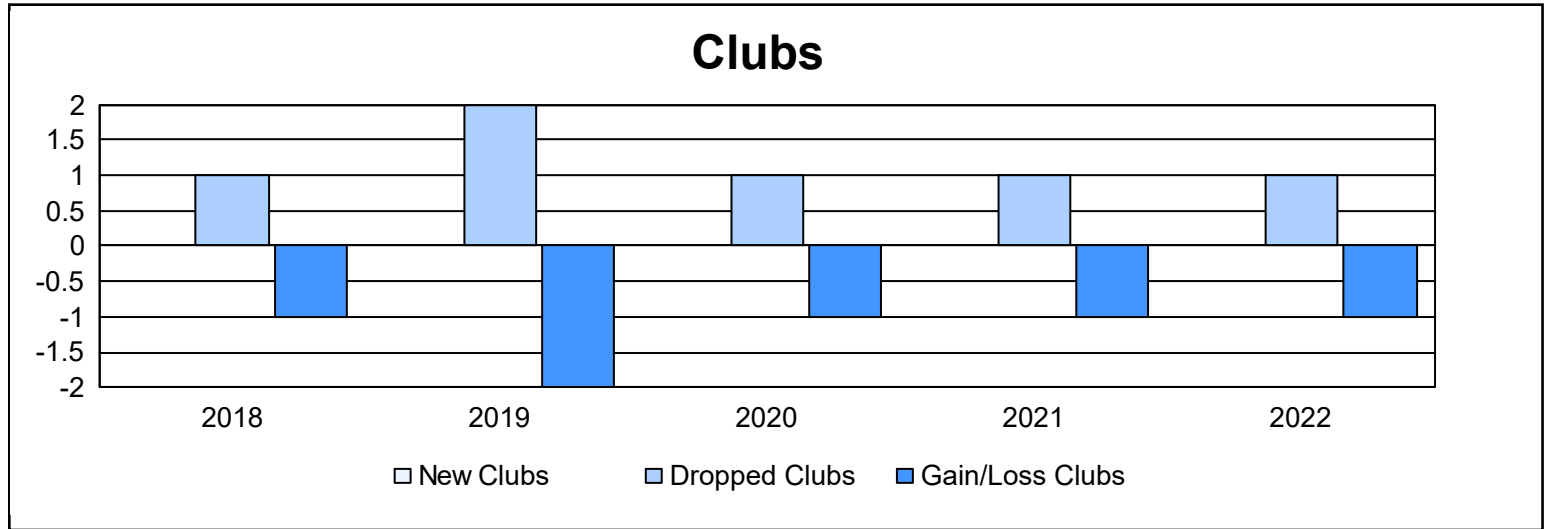

Year	New Clubs	Dropped Clubs	Gain/ Loss Clubs	New Members	Charter Members	Reinstate Members	Transfer Members	Total Member Added	Total Members Dropped	Gain/ Loss Members
2017-2018	0	1	-1	93	2	3	3	101	142	-41
2018-2019	0	2	-2	63	2	8	2	75	123	-48
2019-2020	0	1	-1	48	0	2	0	50	123	-73
2020-2021	0	1	-1	31	0	3	1	35	87	-52
2021-2022	0	1	-1	81	0	0	1	82	86	-4
<b>Average</b>	<b>0</b>	<b>1</b>	<b>-1</b>	<b>63</b>	<b>1</b>	<b>3</b>	<b>1</b>	<b>69</b>	<b>112</b>	<b>-44</b>

### Membership Composition June 2022 Cumulative